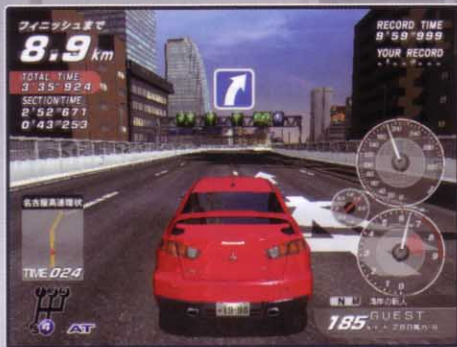

**We will never let them be bored! We will never give up!
This is the #1 driving game! We will never give our position up!**

New Course - Nagoya Speed Ring

Undulating straights! High-speed tight cornering! Banked turns! This course is the perfect blend that brings out each car's true potential!

Nothing like it is available in the Metropolitan Highway! Launch at top speed!

New Cars - the hottest new cars are immediately available!!

Mitsubishi "Lancer Evolution X"

Subaru "Impreza WRX STI"

At long last - 825 HP!! Story Mode

New stories - "Ishida", "ZERO for the Roads", "FD master"! 100 episodes!
Tuning Gauge +1!
825 HP is released at last!
Finally, a new award has been added - "Undeatable"!

Both Ghost Battle and Versus Modes have new features!